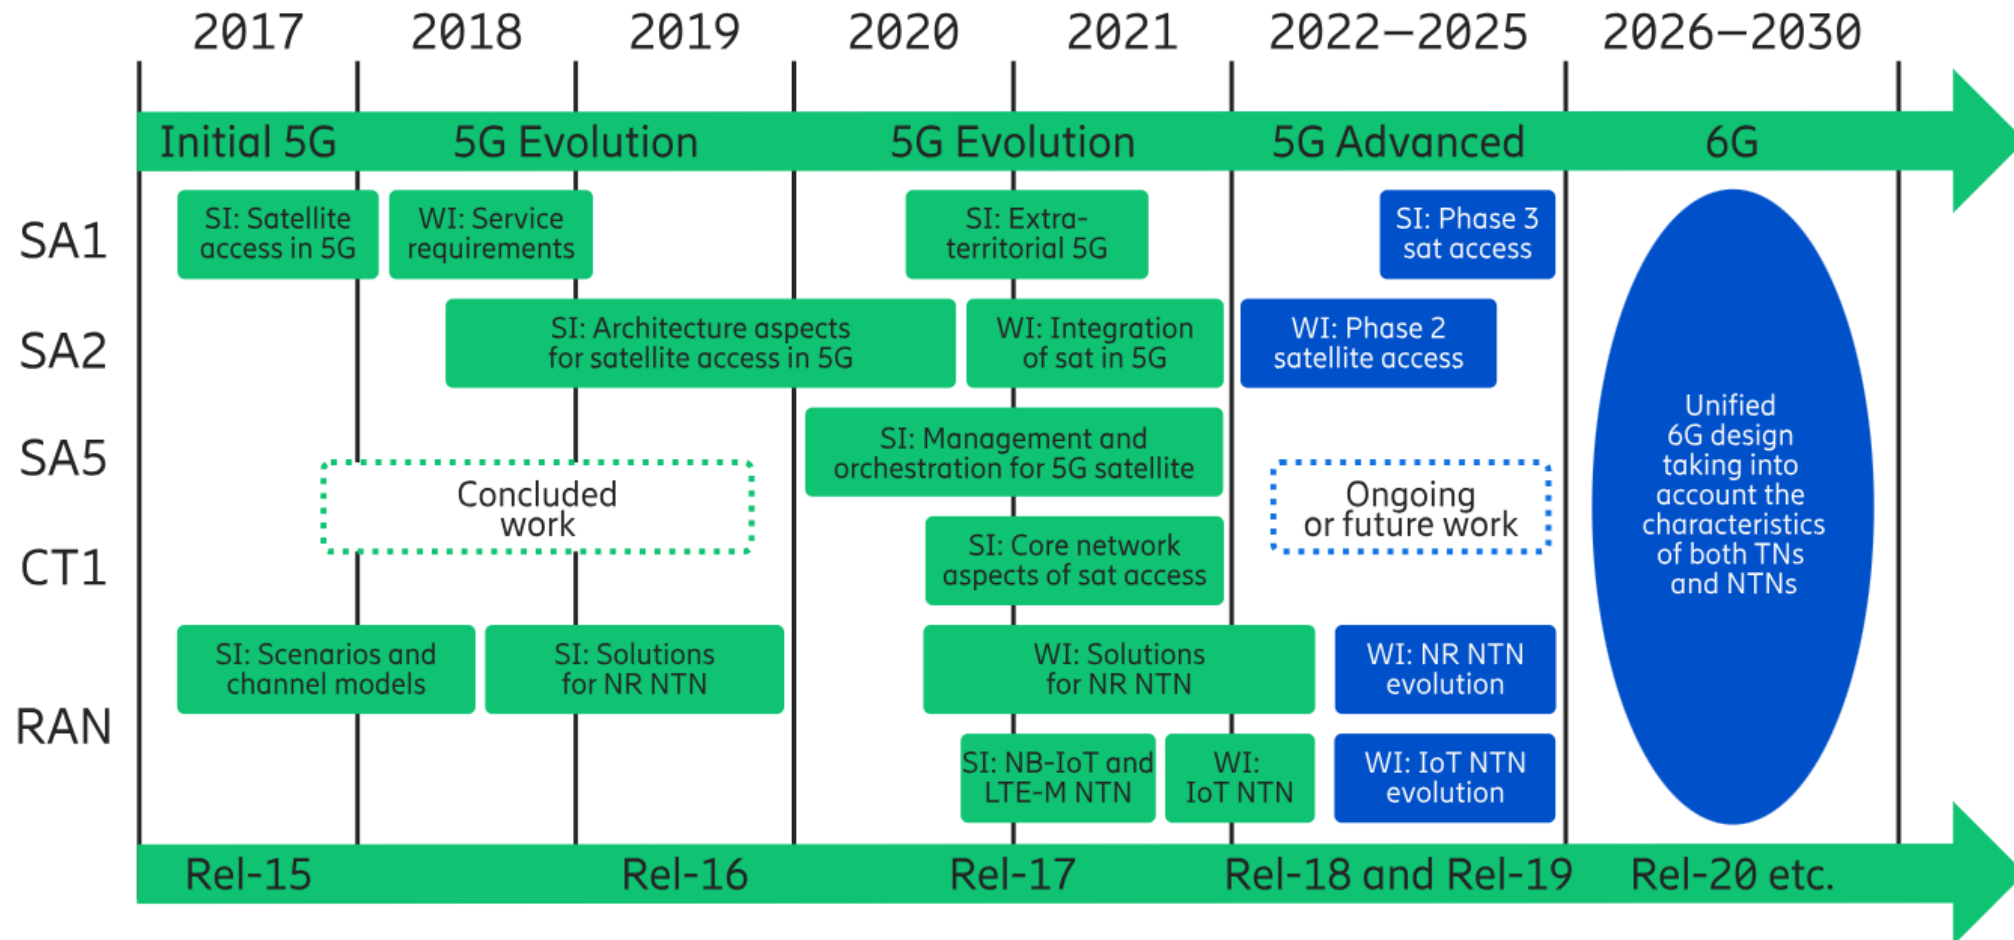

# SATELLITE CONNECTIVITY : NEW ADDRESSABLE AREAS

Cellular Coverage  
is not viable

- Remote agriculture / Plantations
- Environment monitoring

Objects move across Cellular  
networks and underserved areas

# SATELLITE CONNECTIVITY : USECASES

Snowy 2.0 will link two dams – Tantangara and Talbingo – through a series of tunnels, underground power stations and pumping capability.

The water is essentially recycled between the upper and lower reservoirs enabling the same water to produce on-demand energy again and again.

Satellite technology enables regional police cars around Western Australia to stay in constant communication .

Police are also able to easily send livestream body-worn camera and car dashboard footage to the State Operations Command Centre.

# SATELLITE CONNECTIVITY : IT GETS BETTER