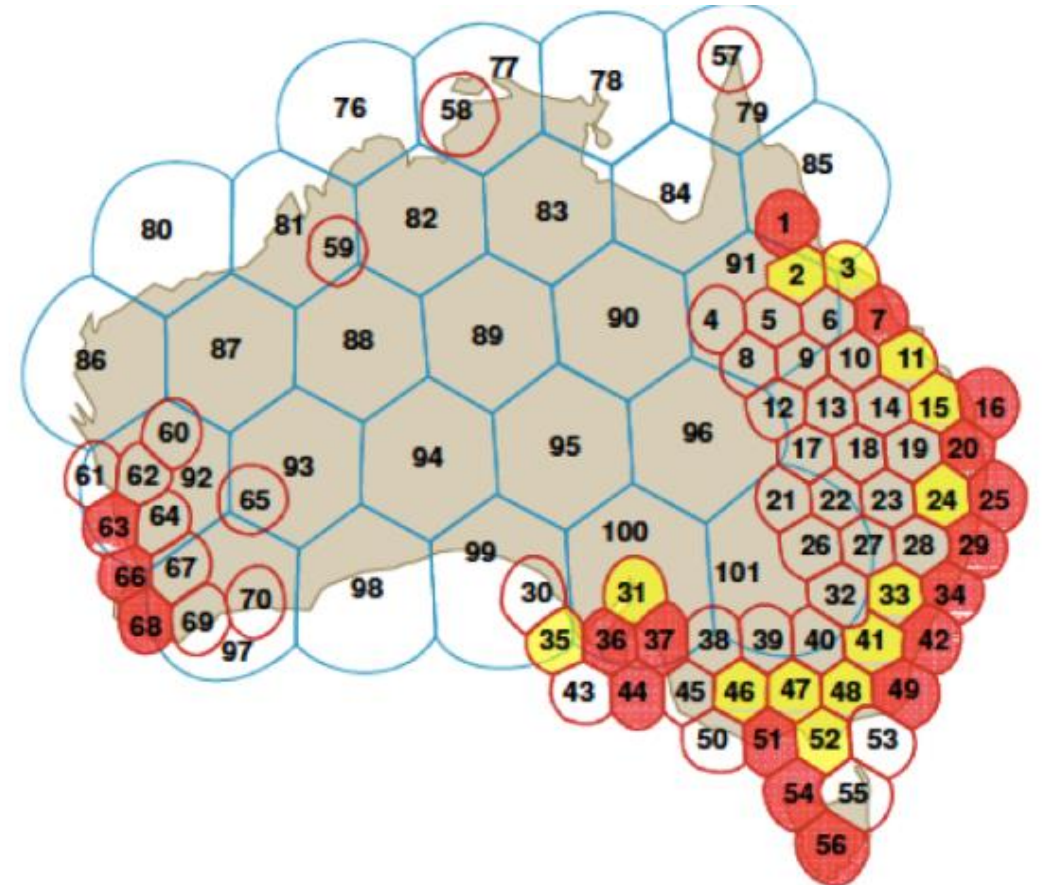

# SATELLITE IOT CONNECTIVITY : AREA OF INTEREST

source: TR 22.822

source: TR 38.811

# SATELLITE CONNECTIVITY : NEW ADDRESSABLE AREAS

Cellular Coverage  
is not viable

- Remote agriculture / Plantations
- Environment monitoring

Objects move across Cellular  
networks and underserved areas