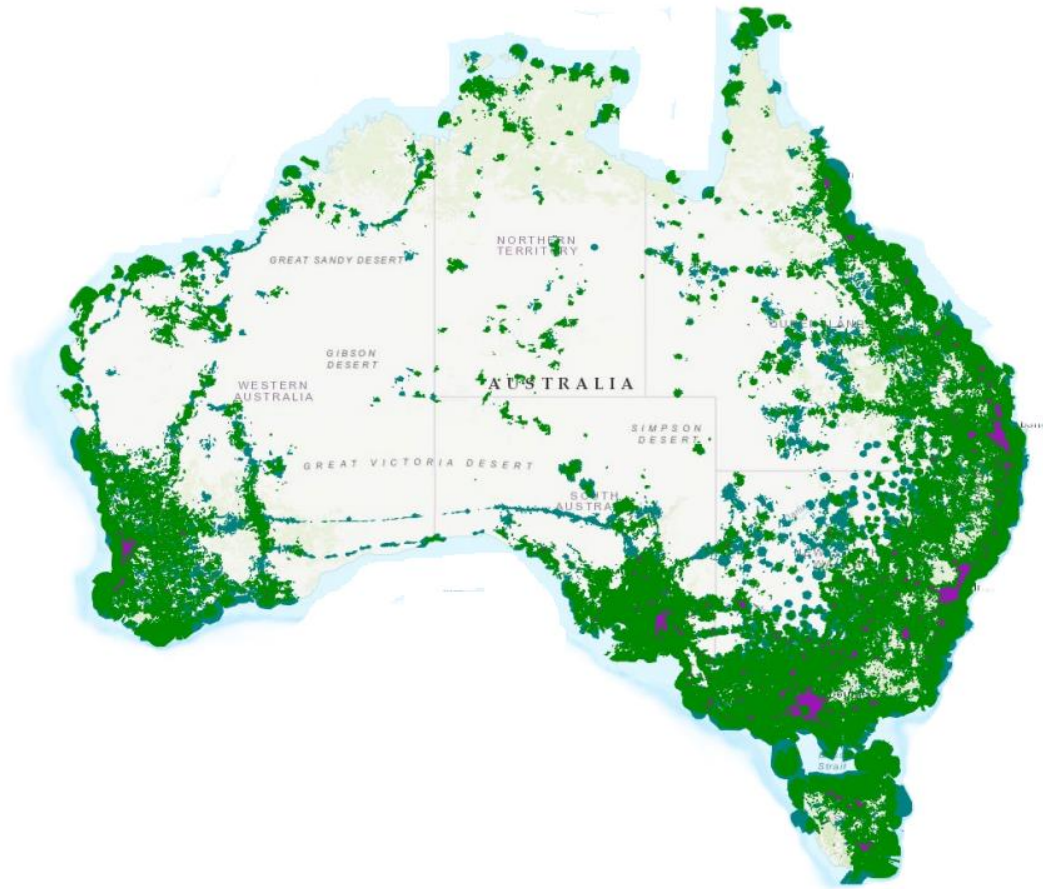

USECASES THAT COULDN'T BE DELIVERED ON CELLULAR

Cellular Coverage