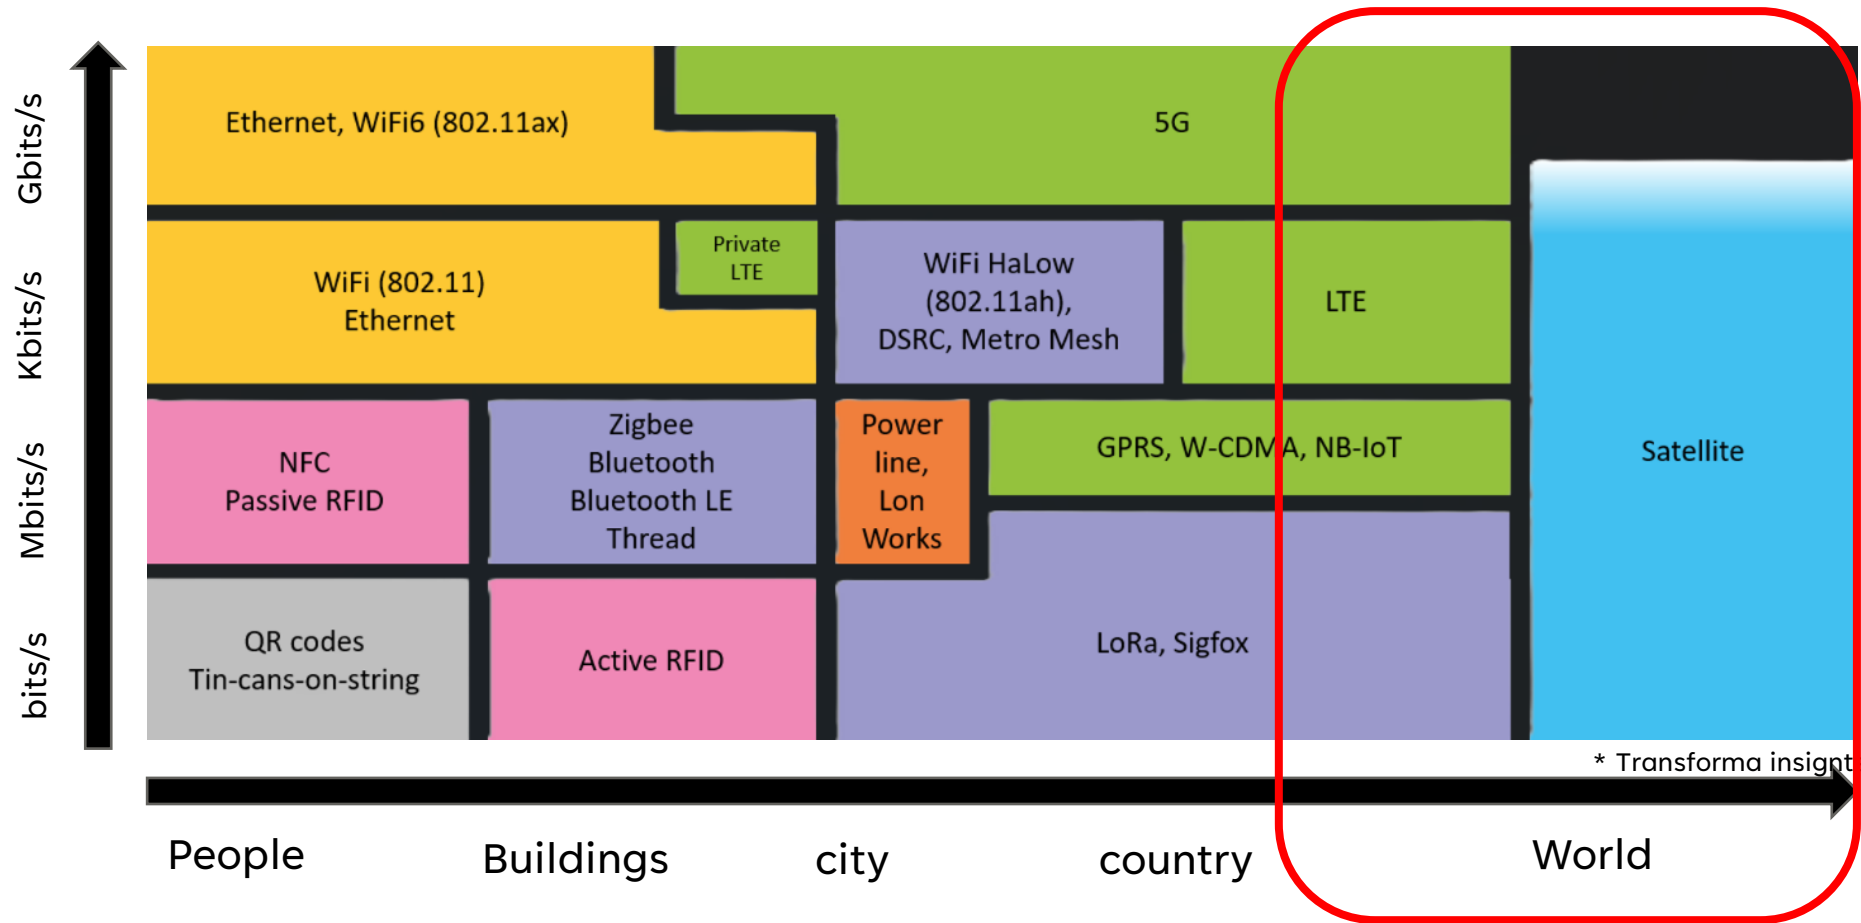

SATELLITE IOT CONNECTIVITY : COMING OF AGE

Drivers

- IoT use case maturing.
- Need for uniform global coverage.
- Investments/scale in Satellite industry maturing.
- Affordability of Satellite connectivity